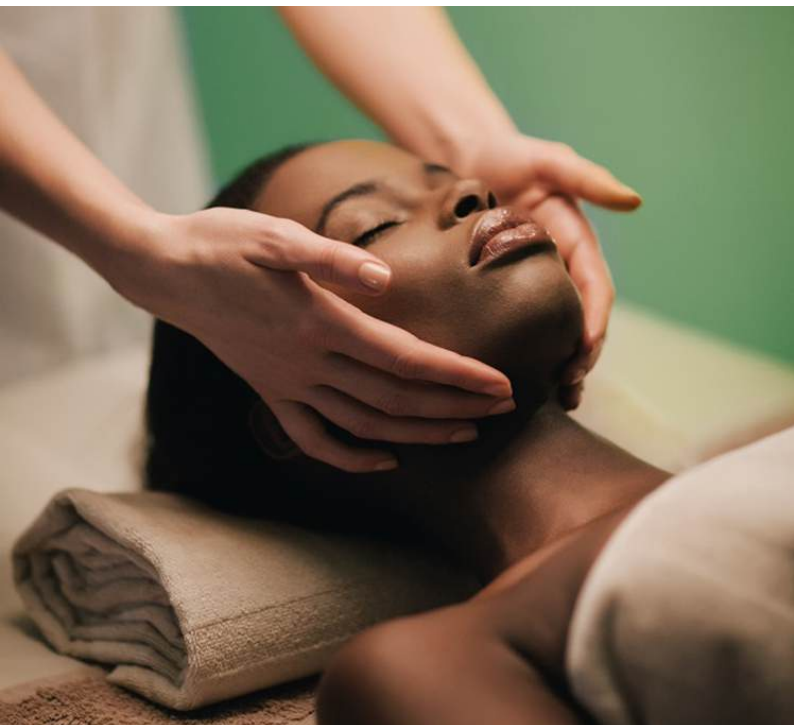

THERANAKA™ CBD-INFUSED HEATED BALM massage

melt away the troubles of life as gentle stroking movements using a heated pure CBD infused balm helps to relax the body. Indulge in the synergistic calming effect of CBD, Ylang-Ylang, Geranium and Lavender as the warmth of the balm caresses your body and your senses naturally chillax. Contains the legal limit dose of 20mg CBD

60min	780
add-on hot stones	50

THERANAKA™ EXOTIC ISLAND YLANG-YLANG BALM massage

be transported on an exotic island experience as your senses are tantalised by this tropical indulgence vegan friendly massage. Flaunting the anti-ageing benefits of Coconut Oil, the protective properties of Shea Butter, the moisturising skin softening benefits of Baobab Oil, the balancing effect provided by Ylang-Ylang and the uplifting impact of Jasmine, dry skin is nourished leaving it looking radiant with a natural glow

60min	750

THERANAKA™ head & scalp massage

enjoy the benefits of increased blood circulation to your scalp. Stimulate and stretch hair follicles, allowing your hair to grow stronger, thicker and healthier. Reduces tension and stress. Dry scalp massage or oil scalp massage

30min	420